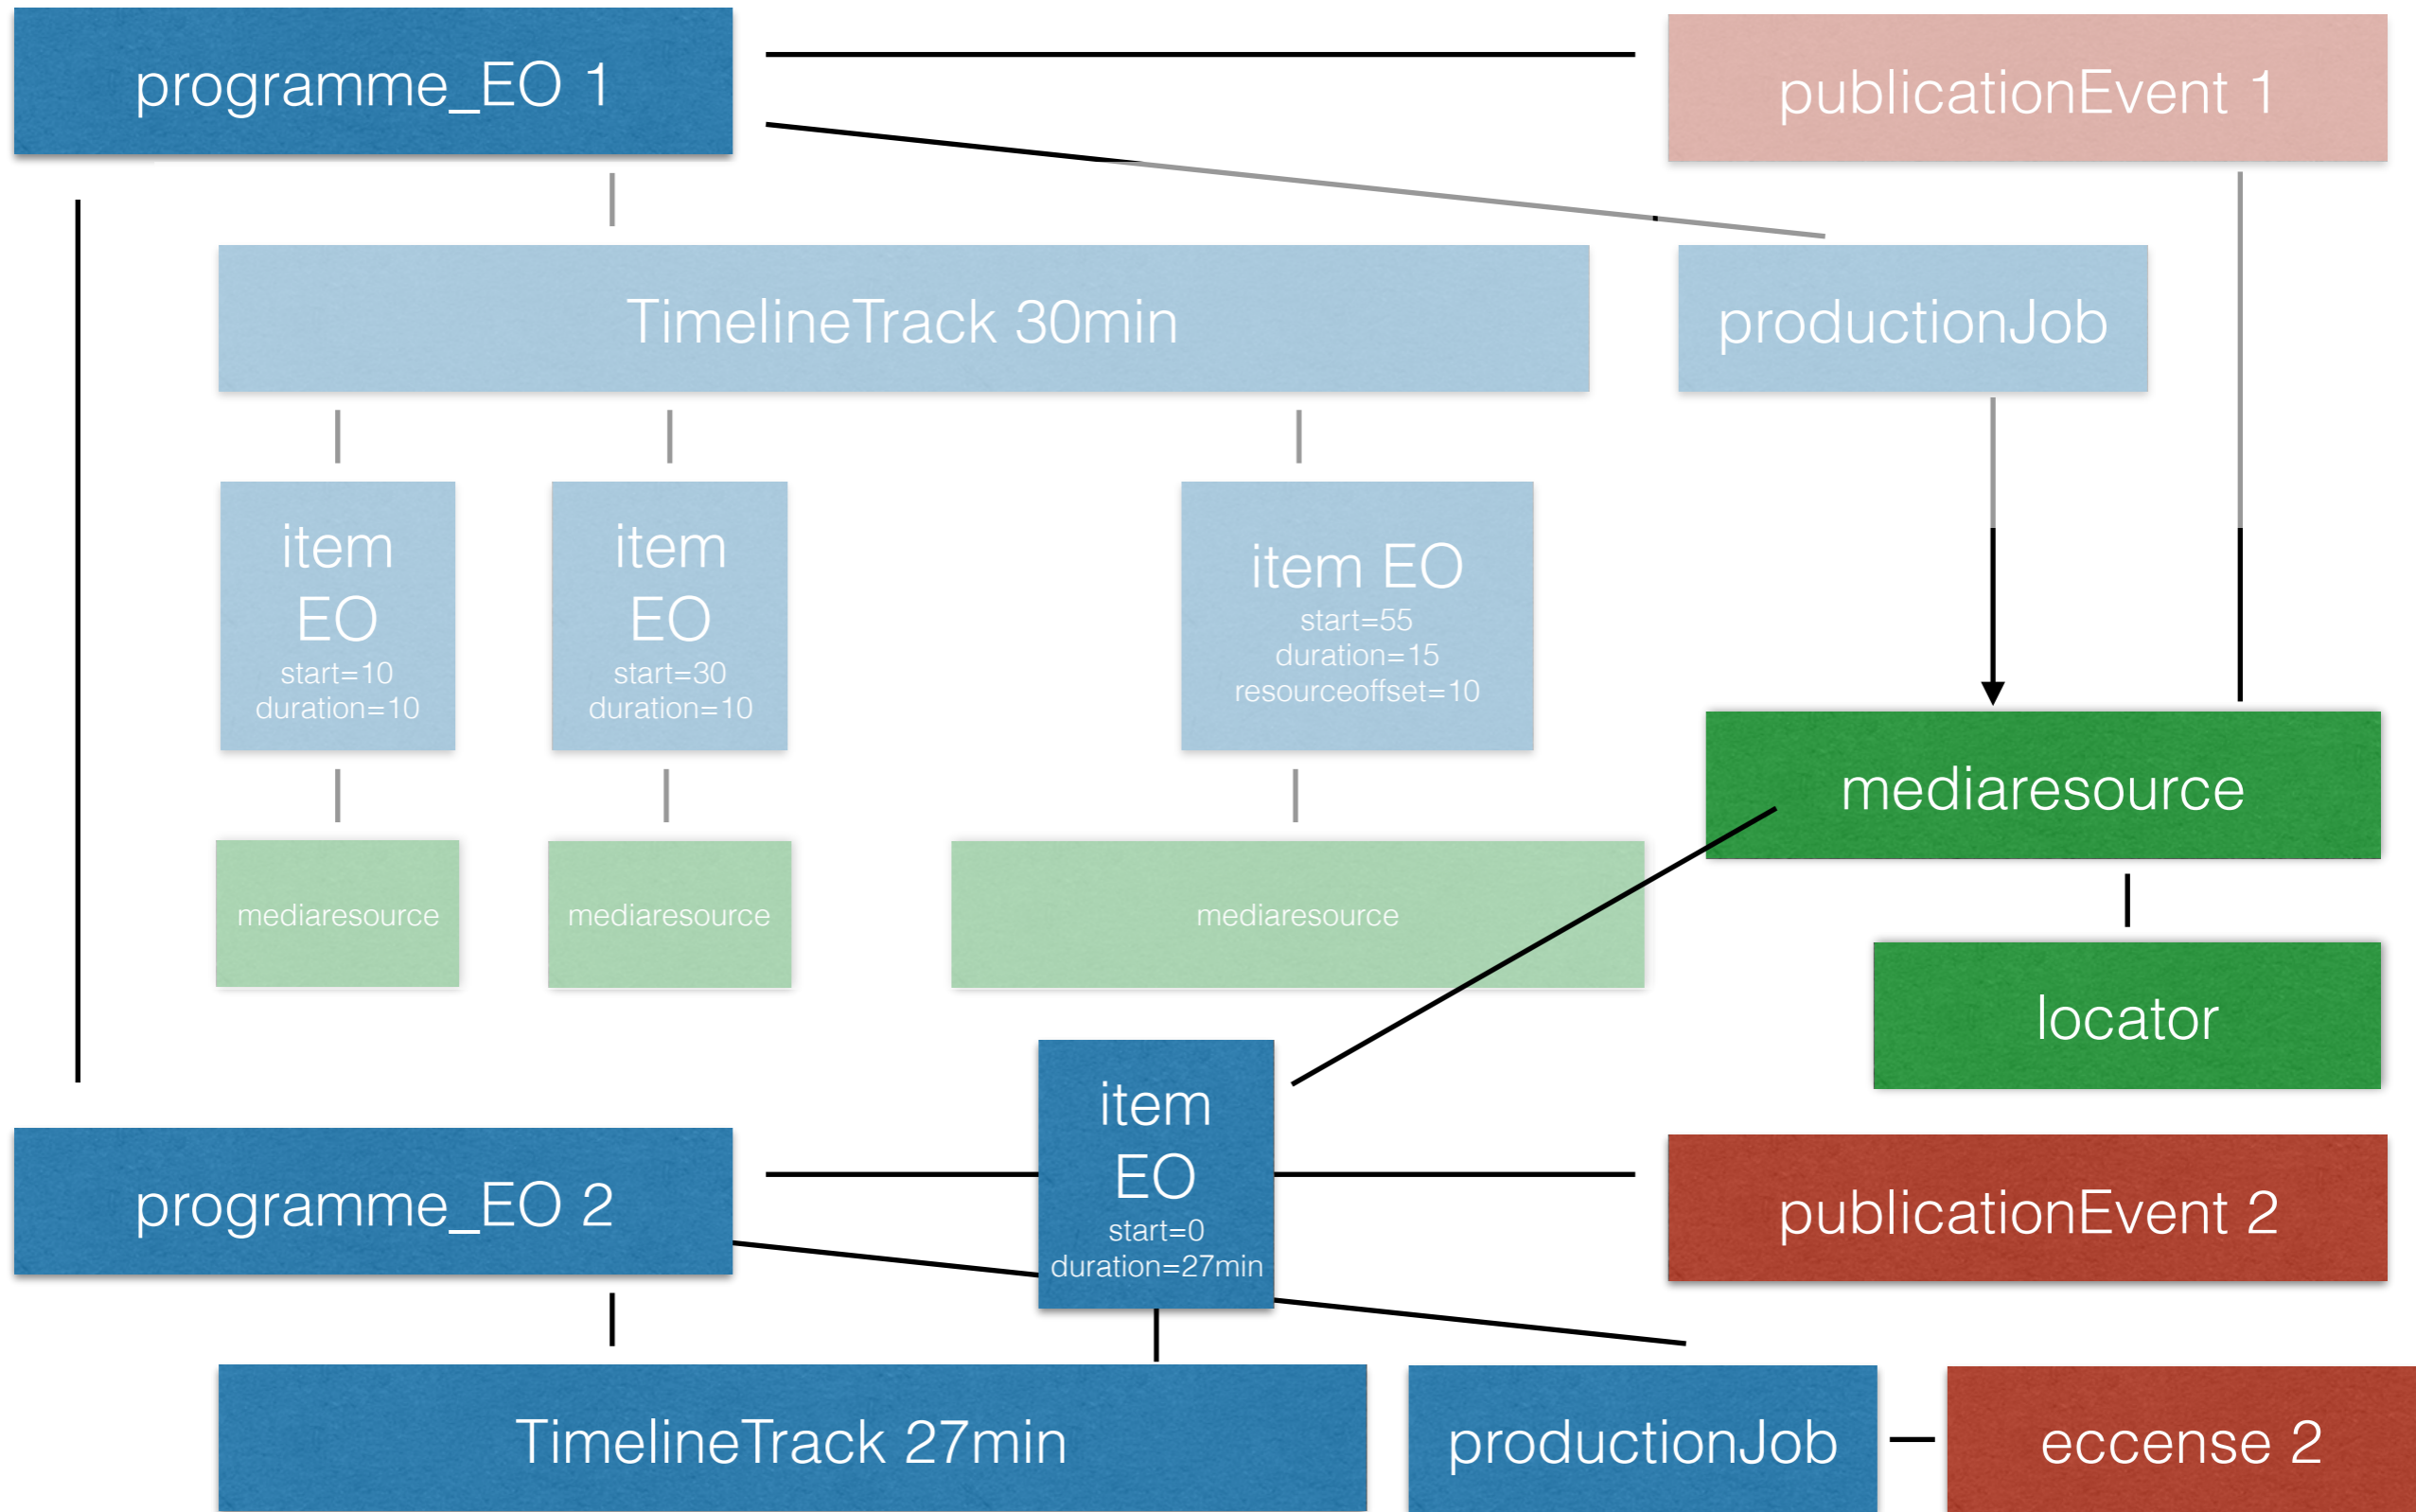

# Production domain

# Distribution domain

# TV 2 Norway GPO-project: Scheduling Programme and Commercials

Example 15a

Example 15b

Example 2