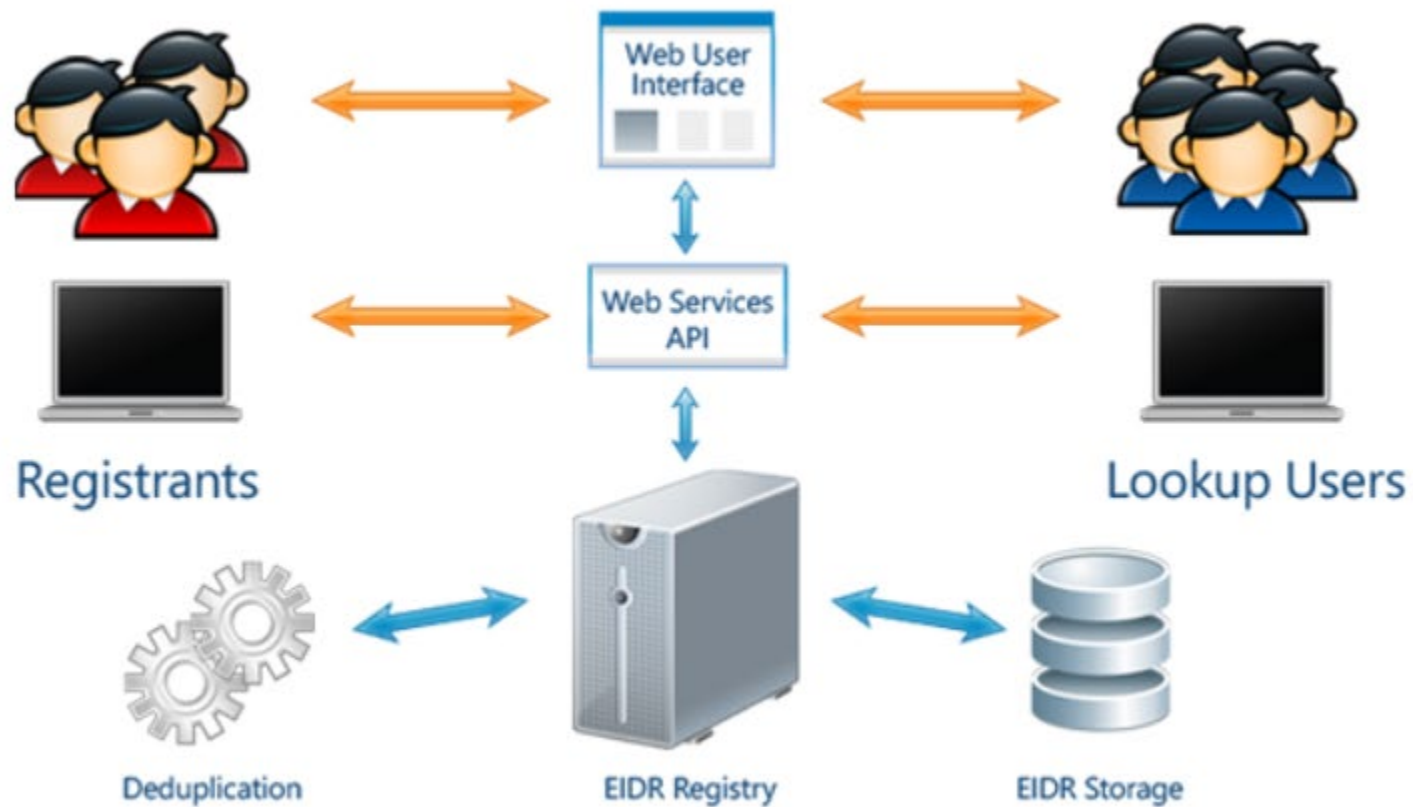

Global identification registration

Registrants and lookup users can use the web user interface or web services API to interact with the Registry.

Registrants Submit Assets to the Registry

Production Companies

EIDR – It's just an ID to reference exactly in valuechain

Revenue, Distribution and Royalty Analytics

Because the hierarchically-related entities defined by EIDR properly reflects those of the industry and its distribution and licensing practices, audience and royalty reporting can be done precisely and consistently using each asset's EIDR ID. For example, by knowing the EIDR ID of a regionalized television episode edit, the correct abstract episode, season, and series records may be accurately inferred. Identification of assets using this ID makes possible analytics that roll up all versions (and translations, and edits) of a title, and allows drilling down to any level. This allows virtually complete automation of revenue, royalties, and audience measurement analytics, with a precision and specificity not previously possible.

Distribution Platforms

Build your own layouts

An increasing number of digital distributors now *require* an EIDR ID to enter their infrastructure (i.e. to sell or stream a movie through that platform). **By pre-registering your content, you can assure that all distributors are referring to your product with the same identifier, world-wide.** This makes life easier for everyone, as you do audience or revenue analysis: your content is precisely identified, and always exactly the same way.