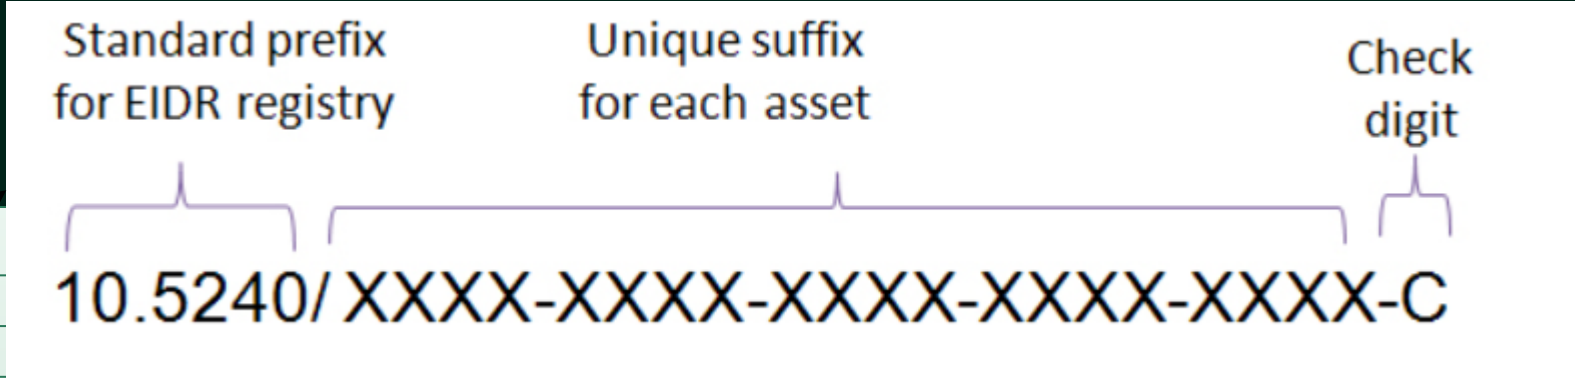

Base object

BASE OBJECT DATA	
EIDR ID	10.5240/B670-EB0F-3B25-9728-0216-S
Structural Type	Performance
Mode	AudioVisual
Referent Type	Movie
Title	Tempelriddernes Skat Lang: da Title Class: release
Original Language	da Mode: Audio Type: primary
Release Date	2006
Country of Origin	DK
Status	valid
Approximate Length	PT1H24M
Alternate ID	1IP67-dadJE Domain: play.google.com Type: Proprietary
Registrant	10.5237/4641-C56E
Credits	
Director	Kasper Barfoed
Actor	Christian Heldbo Wienberg
Actor #2	Frederikke Thomassen
Actor #3	Julie Grundtvig Wester
Actor #4	Nicklas Svale Andersen

Flawed by 1 and roman numerals

Other ID – usually has IMDB

Who owns data

Key ID info