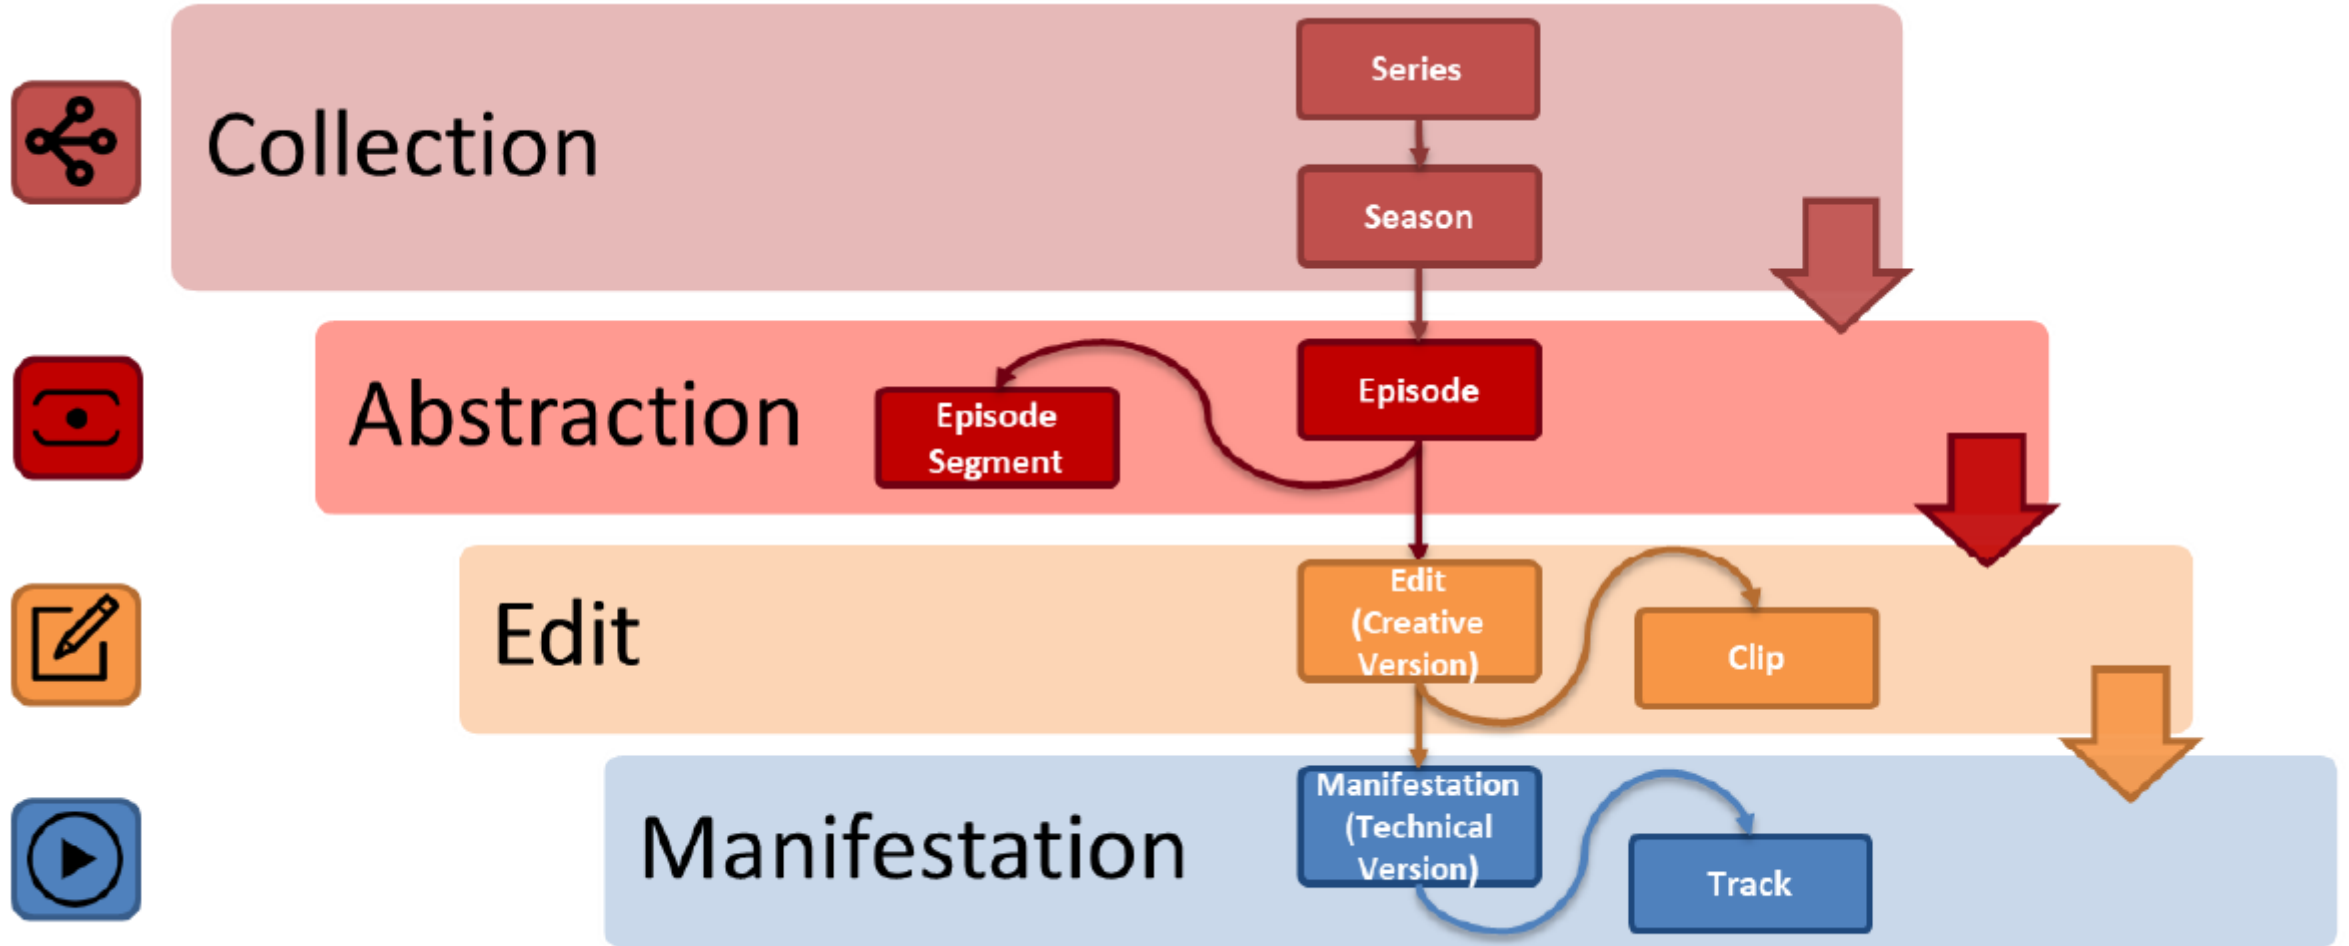

EIDR – It's just an ID to reference exactly in valuechain

Revenue, Distribution and Royalty Analytics

Because the hierarchically-related entities defined by EIDR properly reflects those of the industry and its distribution and licensing practices, audience and royalty reporting can be done precisely and consistently using each asset's EIDR ID. For example, by knowing the EIDR ID of a regionalized television episode edit, the correct abstract episode, season, and series records may be accurately inferred. Identification of assets using this ID makes possible analytics that roll up all versions (and translations, and edits) of a title, and allows drilling down to any level. This allows virtually complete automation of revenue, royalties, and audience measurement analytics, with a precision and specificity not previously possible.

Flawed by 1 and roman numerals

Other ID – usually has IMDB

Who owns data

Key ID info

datamodel

Figure 3: A Typical Episodic Hierarchy

Pricing

Use: Free, Registration cost pr. asset